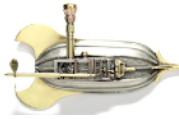

**Grand Prix II**  
pewter, brass  
3 moving parts

\$1400

\$1250

**The Hawking time drive rocket ship**  
pewter, brass, copper, nickel silver  
1 moving part

\$1750

\$1600

the **Buccaneer III** brooch  
pewter, brass, copper, nickel silver  
5 moving parts

\$1575

\$1425

**Grosser Zeplanner III**  
pewter, brass, bronze, copper  
1 moving part

\$1250

\$1100

**Lightness** balloon brooch  
pewter, brass, copper

\$985

\$850